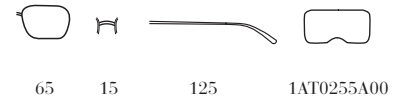

SPS51G

metal

120

1AT0345A00

5AV-1A1  
Frame - Piombo  
Temple - Carbone  
Lenses - Carbone

SPS52G

metal

1BC-3M1  
Frame - Acciaio  
Temple - Pietra  
Lenses - Nero Sfumato