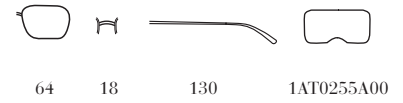

SPS03L

plastic

1BO-1A1
Frame - Nero Opaco
Lenses - Carbone